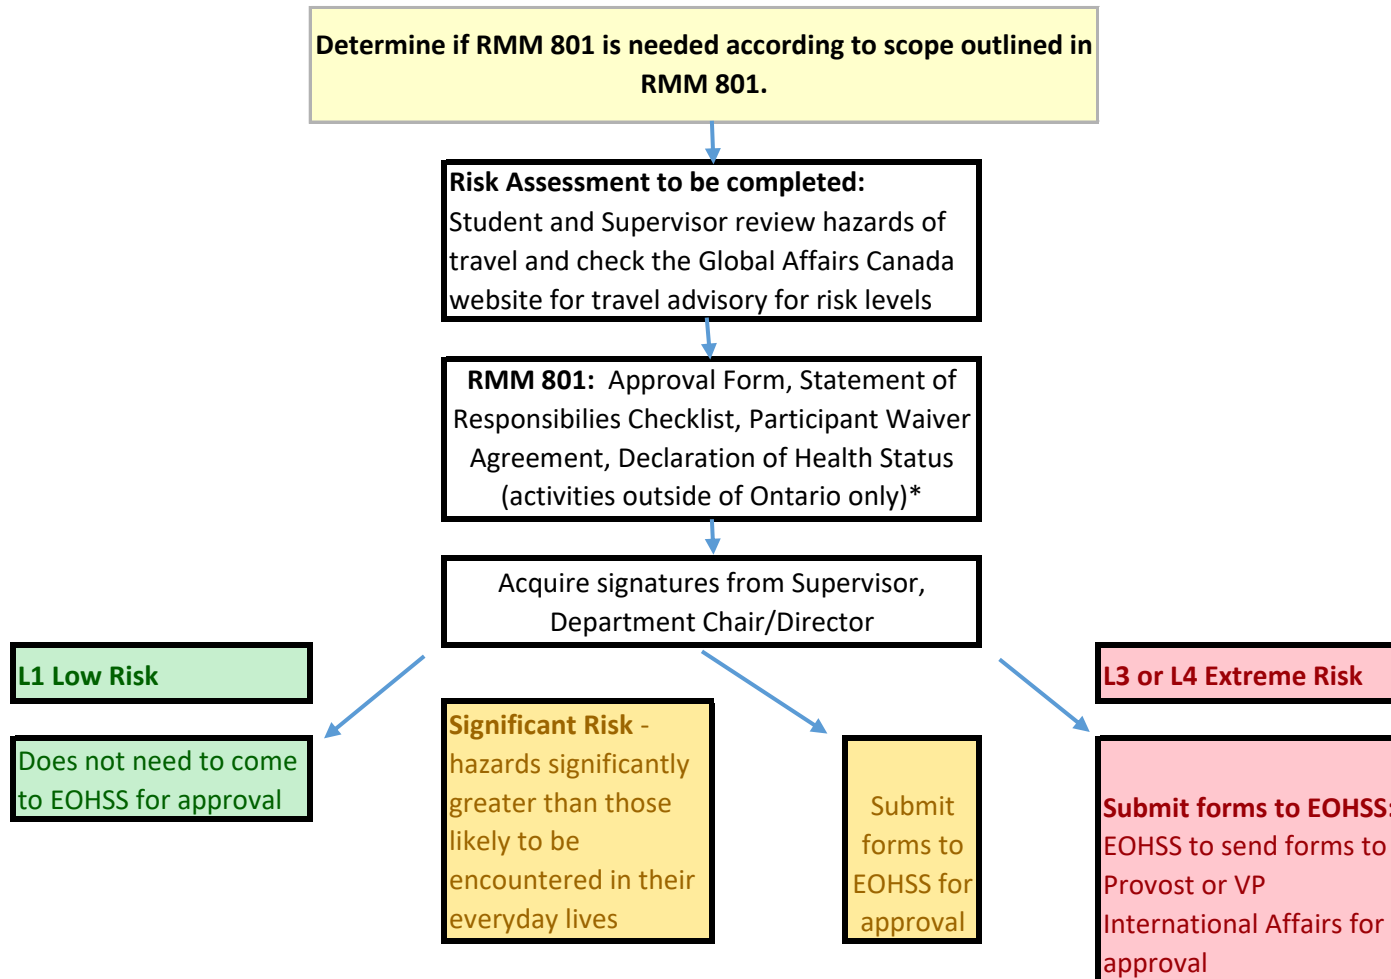

Flow Chart RMM 801 Field Trips, Student Placements and Research Activity Planning and Approval Program

*Note: For Student Placements RMM 801 is only required when travelling outside of Canada